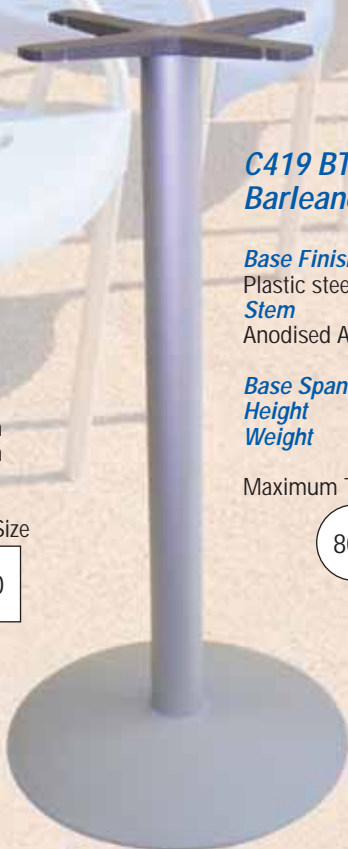

Code 39 Chocolate

C378 Tri-Foot

Base Finish
Anodised Aluminium Legs
Plastic steel moulded feet

Base Span 695mm
Height 750mm
Weight 14.0kg

Table Top Finish
Polypropylene

720

C387 BG4K

Base Finish
Plastic steel moulded arch
Stem
Anodised Aluminium

Base Span 650mm
Height 730mm
Weight 12.8kg

Maximum Table Top Size

1050 900

C386 BGPK Folding Base

Base Finish
Plastic steel moulded arch
Stem
Anodised Aluminium

Base Span 650mm
Height 730mm
Weight 12.5kg

Maximum Table Top Size

1050 900

C389 BG4IP Folding/Stackable

Base Finish
Plastic steel moulded cross
Stem
Anodised Aluminium

Base Span 680mm
Height 730mm
Weight 8.5kg

Maximum Table Top Size

1050 800

C388 BTK

Base Finish
Plastic steel moulded dome
Stem
Anodised Aluminium

Base Span 400mm
Height 730mm
Weight 9.5kg

Maximum Table Top Size

800 700

C419 BTAK-54 Barleaner

Base Finish
Plastic steel moulded dome
Stem
Anodised Aluminium

Base Span 540mm
Height 1095mm
Weight 17.0kg

Maximum Table Top Size